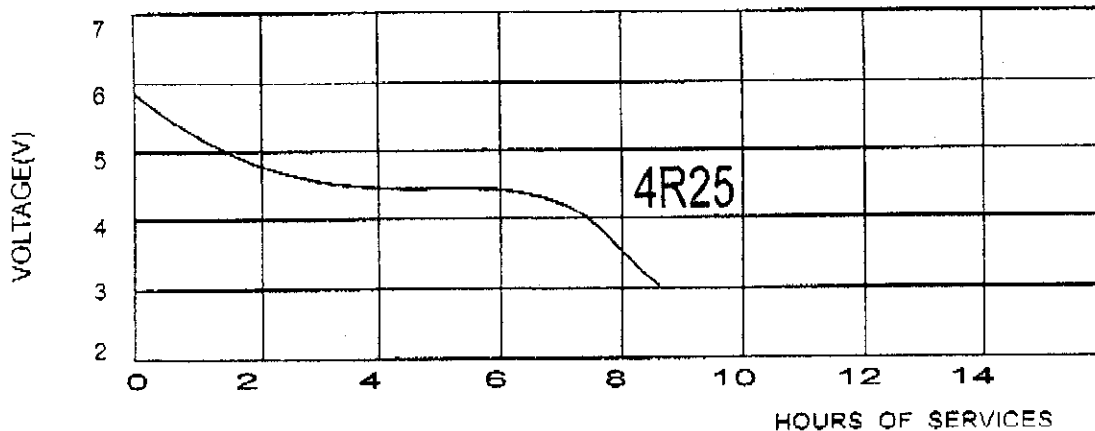

EVERGREEN Battery

- MODEL NO : 4R25
- PLASTIC CASE CARBON ZINC BATTERY
- DIMENSIONS : L 67.0mm x W 67.0mm x H 115mm
- NOMINAL VOLTAGE : 6V
- LOADING : 9.1 Ω
- CUT OFF VOLTAGE : 3.6V
- CAPACITY : 4000 mAh
- AVERAGE WEIGHT : 520g

- LOADING : 9.1 Ω
- SERVICE LIFE : 8 HOURS
- CUT OFF VOLTAGE : 3.6V

EVERGREEN (C.P.) U.S.A., INC.

338 N. CANAL STREET, SUITE 8
SOUTH SAN FRANCISCO, CA 94080
TEL: (650) 952-8091 FAX: (650) 952-3629
EMAIL: sales@evergreencpusa.com
WEBSITE: www.evergreencpusa.com