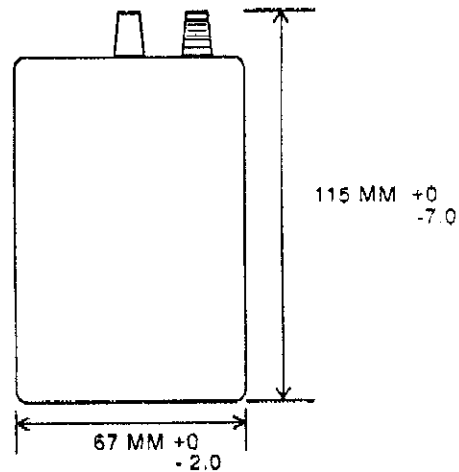

EVERGREEN Battery

- MODEL NO : 4R25
- PLASTIC CASE CARBON ZINC BATTERY
- DIMENSIONS : L 67.0mm x W 67.0mm x H 115mm
- NOMINAL VOLTAGE : 6V
- LOADING : 9.1 Ω
- CUT OFF VOLTAGE : 3.6V
- CAPACITY : 4000 mAh
- AVERAGE WEIGHT : 520g

- LOADING : 9.1 Ω
- SERVICE LIFE : 8 HOURS
- CUT OFF VOLTAGE : 3.6V

EVERGREEN (C.P.) U.S.A., INC.

338 N. CANAL STREET, SUITE 8
SOUTH SAN FRANCISCO, CA 94080
TEL: (650) 952-8091 FAX: (650) 952-3629
EMAIL: sales@evergreencpusa.com
WEBSITE: www.evergreencpusa.com